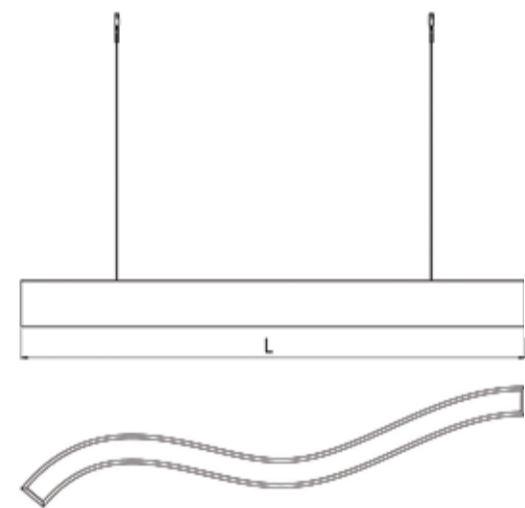

### Single Line Diagram

### Profile Code

SY- 55

CRI  $\geq 90$

TUNABLE  
WHITE

**CURVE SOFT 85**

**CURVE SOFT 85**

System Power	Dimensions
7W	L= 300mm W= 84mm, H= 95mm
14W	L= 600mm W= 84mm, H= 95mm
21W	L= 900mm W= 84mm, H= 95mm
28W	L= 1200mm W= 84mm, H= 95mm
56W	L= 2400mm W= 84mm, H= 95mm